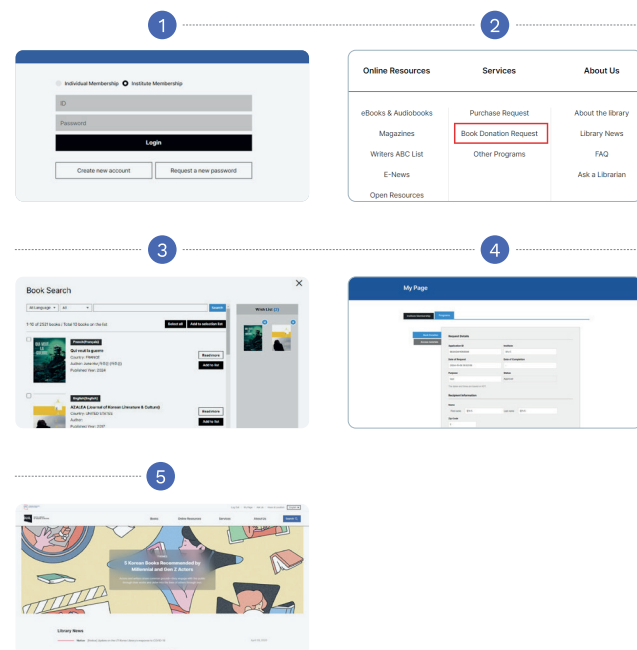

Request Book Donation

Follow these steps to apply for free book donations

1. **step 1** Sign up as an **Institution** at the Digital Library.
   * Institution membership approval takes up to 24 hours on business days (excluding holidays)
2. **step 2** Once approved, log in to your account and click **Book Donation Request** under **Services**
3. **step 3** Click **Search Books** to select required book titles* Enter the number of copies you require (maximum 2 copies per title) Click **Submit** to complete your application.
   * You can search for books funded by LTI Korea at:
   <https://ltkorea.or.kr/en/pages/archive/translationBook.do>
4. **step 4** Once you receive the books, confirm receipt through **My Page** Programs **Book Donation** Receipt

Important Notes:

- Each institution can receive up to 50 books per year
- Maximum 2 copies per title can be requested
- Donated books may need to be labeled as "Donated by LTI Korea" and may require usage documentation, such as photos, upon request.

* To find books funded by LTI Korea, visit

The world's only multilingual archive of Korean literature

THE LTI KOREA LIBRARY

ltikorea
ltikorea
ltikorea_official
ltikorea

Address | (06083) LTI Korea, 32, Yeongdong-daero 112-gil, Gangnam-gu, Seoul, Republic of Korea

Tel | 02-6919-7796

Fax | 02-3448-4247

E-mail | library@ltkorea.or.kr

Website | library.ltikorea.or.kr